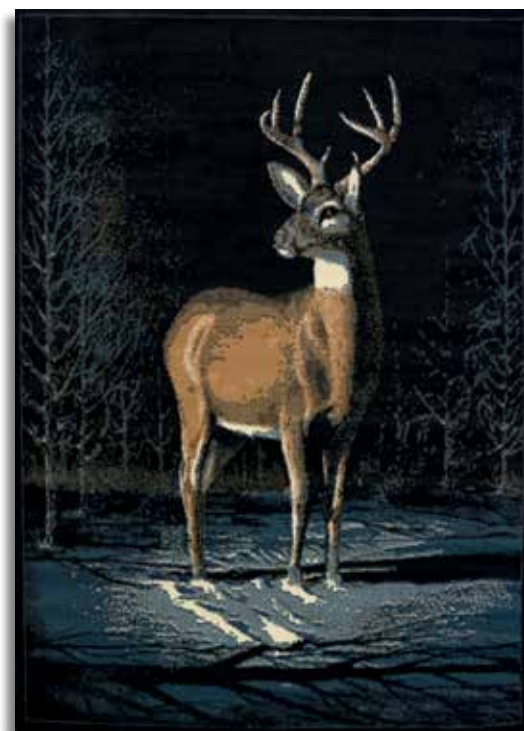

#### Sizes

Room Size - 5'3" x 7'2" (160cm x 220cm)

• Made in Turkey

910 01760/Blue Sea

5'3" x 7'2"

910 02660/Howling Moon

910 03060/Winterbuck

910 02450/Tiger Portrait